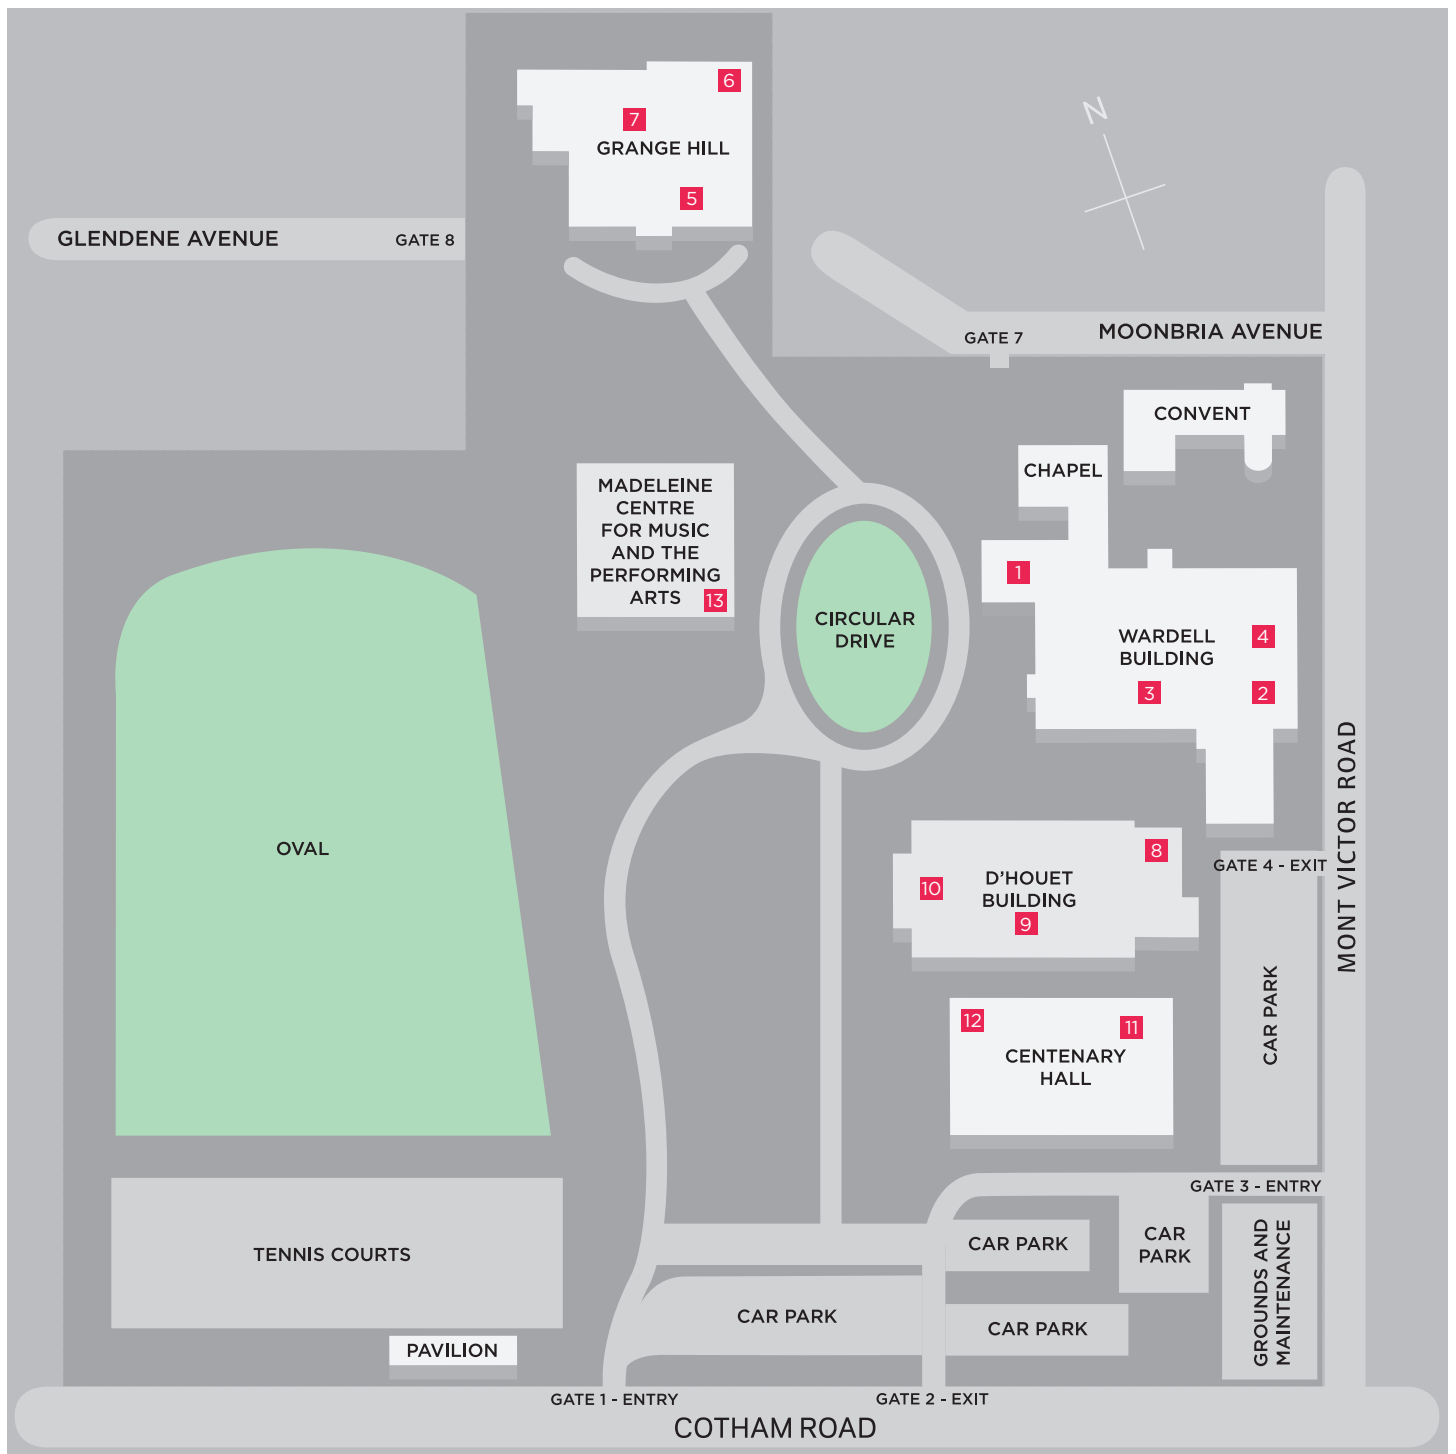

- | | | |
|---------------------------------|---------------------------------------|--|
| 1 Main Reception | 6 Early Learning Centre | 11 Centenary Hall |
| 2 Student Reception | 7 Grange Hill Library | 12 Pool |
| 3 Health Centre | 8 Cafe 301 | 13 Madeleine Centre for Music and the Performing Arts |
| 4 Performance Psychology | 9 d'Houet Library | |
| 5 Grange Hill Reception | 10 Physical Performance Centre | |

Parking: Additional parking is available on Mont Victor Road and Cotham Road. Please observe street signs as posted.